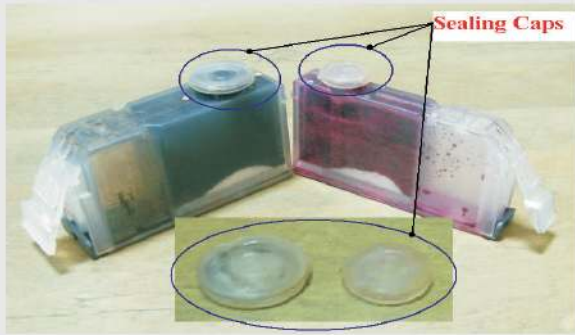

Sealing caps:

To avoid Leakage after refilling

The CLI-8 and PGI-5 cartridges are compatible with following printers:

- Canon PIXMA iP4200 Canon PIXMA iP4300
- Canon PIXMA iP4500 Canon PIXMA iP5200
- Canon PIXMA iP5200R Canon PIXMA iP6600D
- Canon PIXMA iP6700D Canon PIXMA MP500
- Canon PIXMA MP530 Canon PIXMA MP600
- Canon PIXMA Mp610 Canon PIXMA MP800
- Canon PIXMA MP800R Canon PIXMA MP810
- Canon PIXMA MP830 Canon PIXMA MP950
- Canon PIXMA MP960 Canon PIXMA Mp970
- Canon PIXMA MX850 Canon PIXMA Pro9000